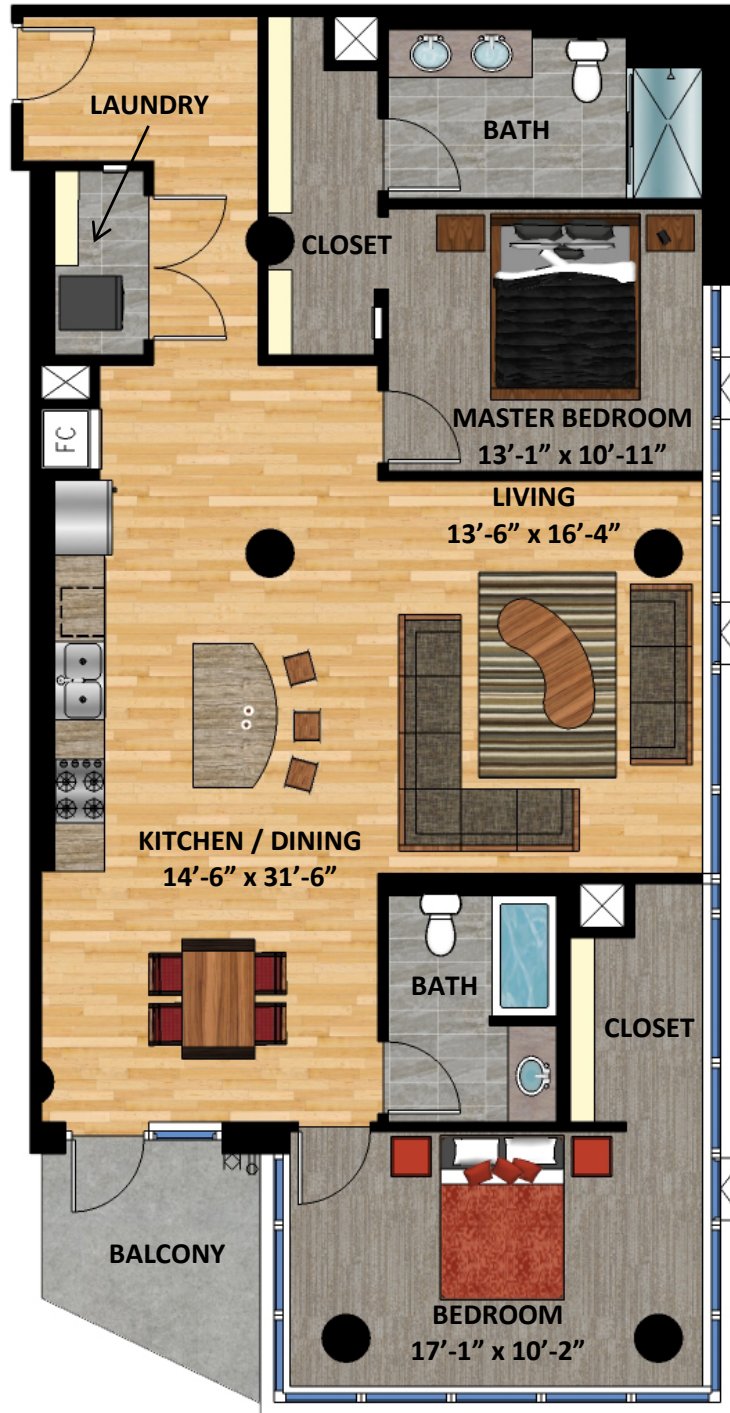

the  
**PORTLAND  
 TOWER**

KEY PLAN

UNITS 903, 1003, 1103, 1203, 1303  
 1,472 Square Feet  
 Balcony: 73 Square Feet

North  
 03/18/15

ALL DIMENSIONS ARE APPROXIMATE  
 PLAN SUBJECT TO CHANGE  
 VERIFY CURRENT PLAN WITH PROJECT MANAGER