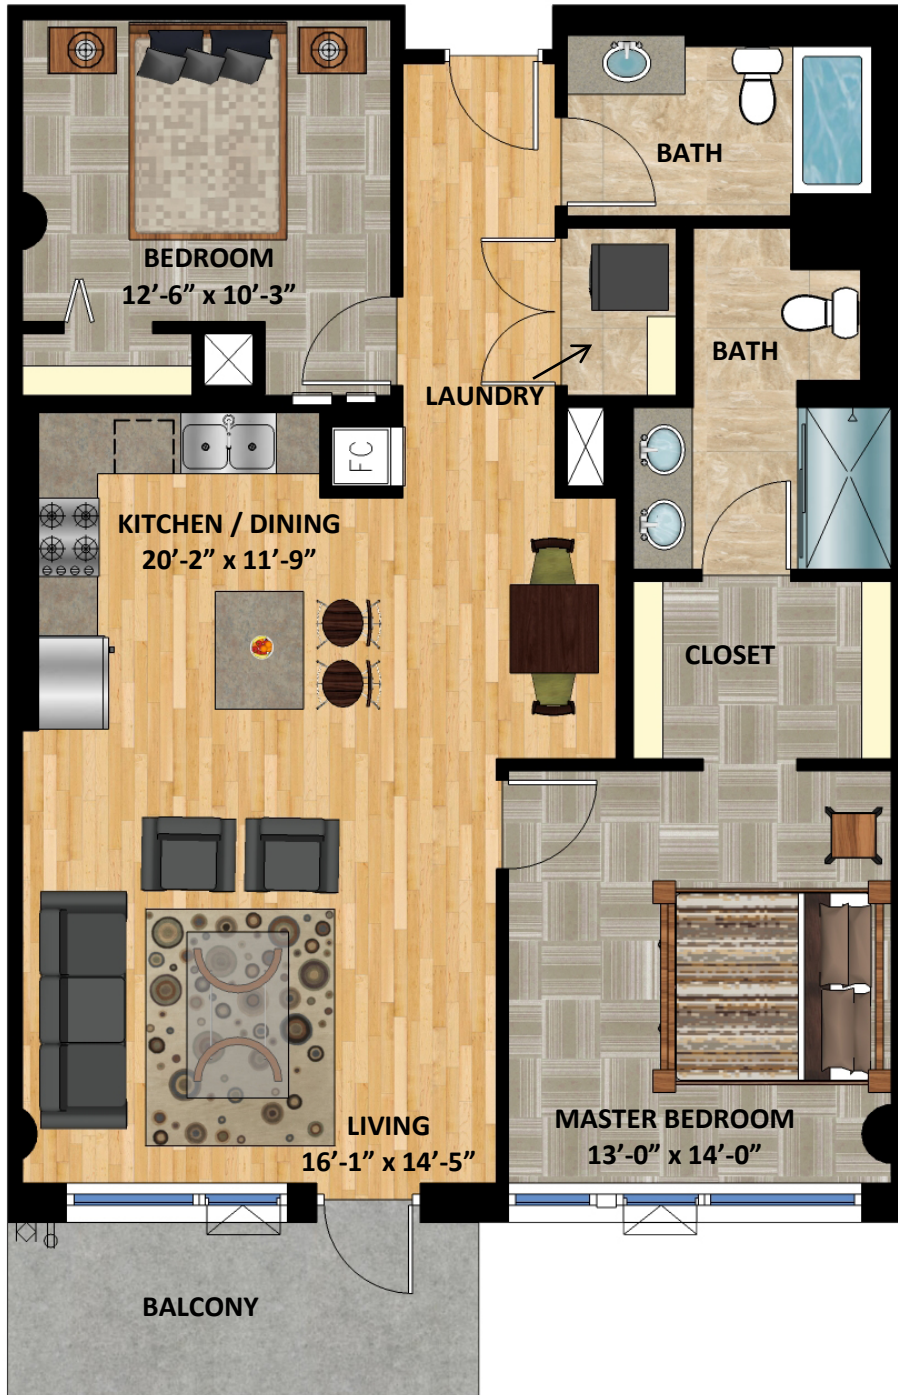

the
**PORTLAND
TOWER**

KEY PLAN

UNITS 705, 805, 905, 1005, 1105, 1205, 1305
1,176 Square Feet
Balcony: 96 Square Feet

North
03/18/15

ALL DIMENSIONS ARE APPROXIMATE
PLAN SUBJECT TO CHANGE
VERIFY CURRENT PLAN WITH PROJECT MANAGER